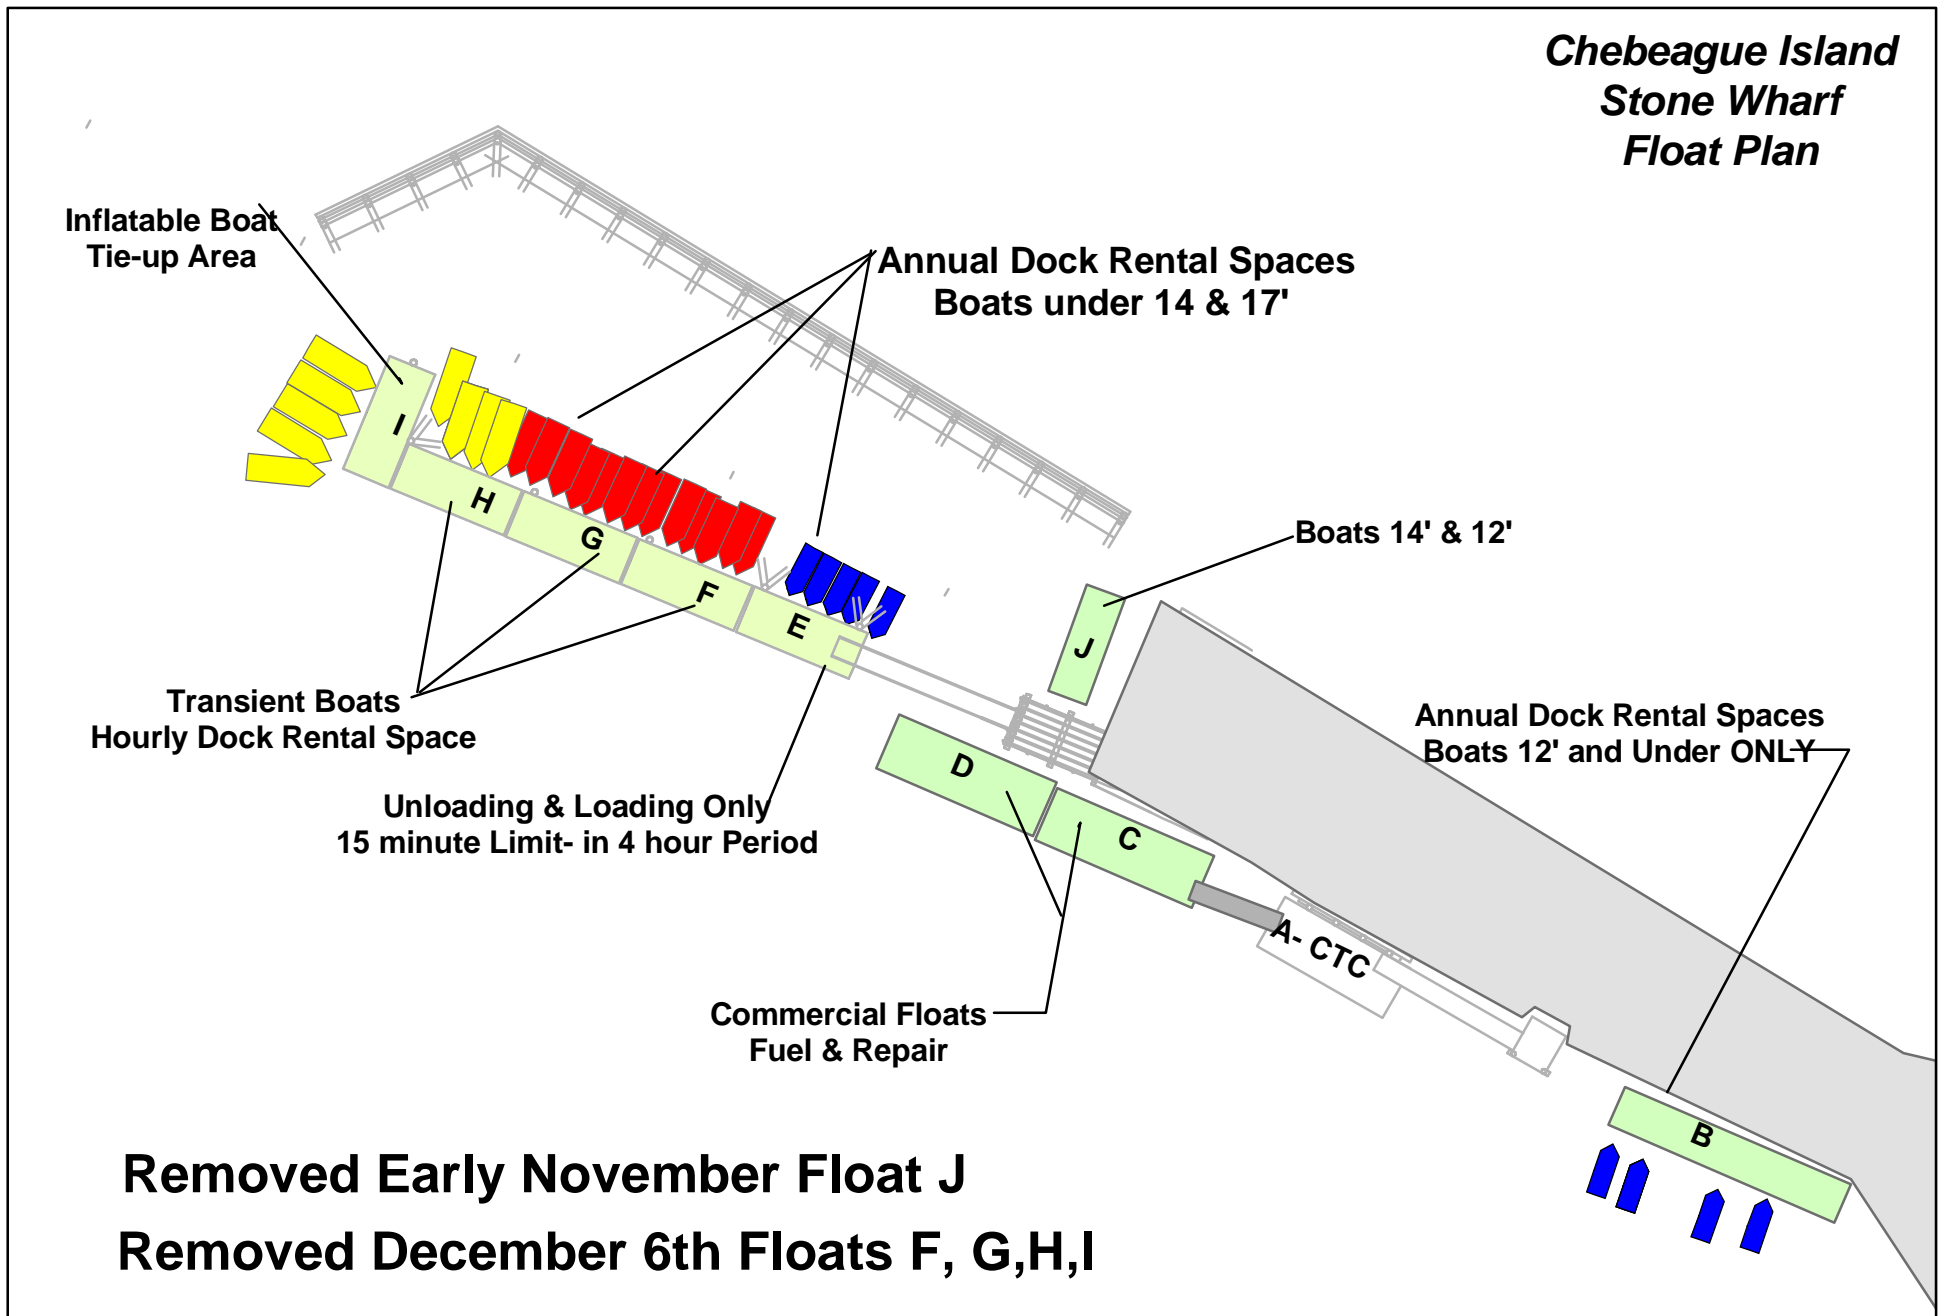

# Chebeague Island Stone Wharf Float Plan

**Attachment A**

**June 2004**

Updated 11/08/04 by STONEWC