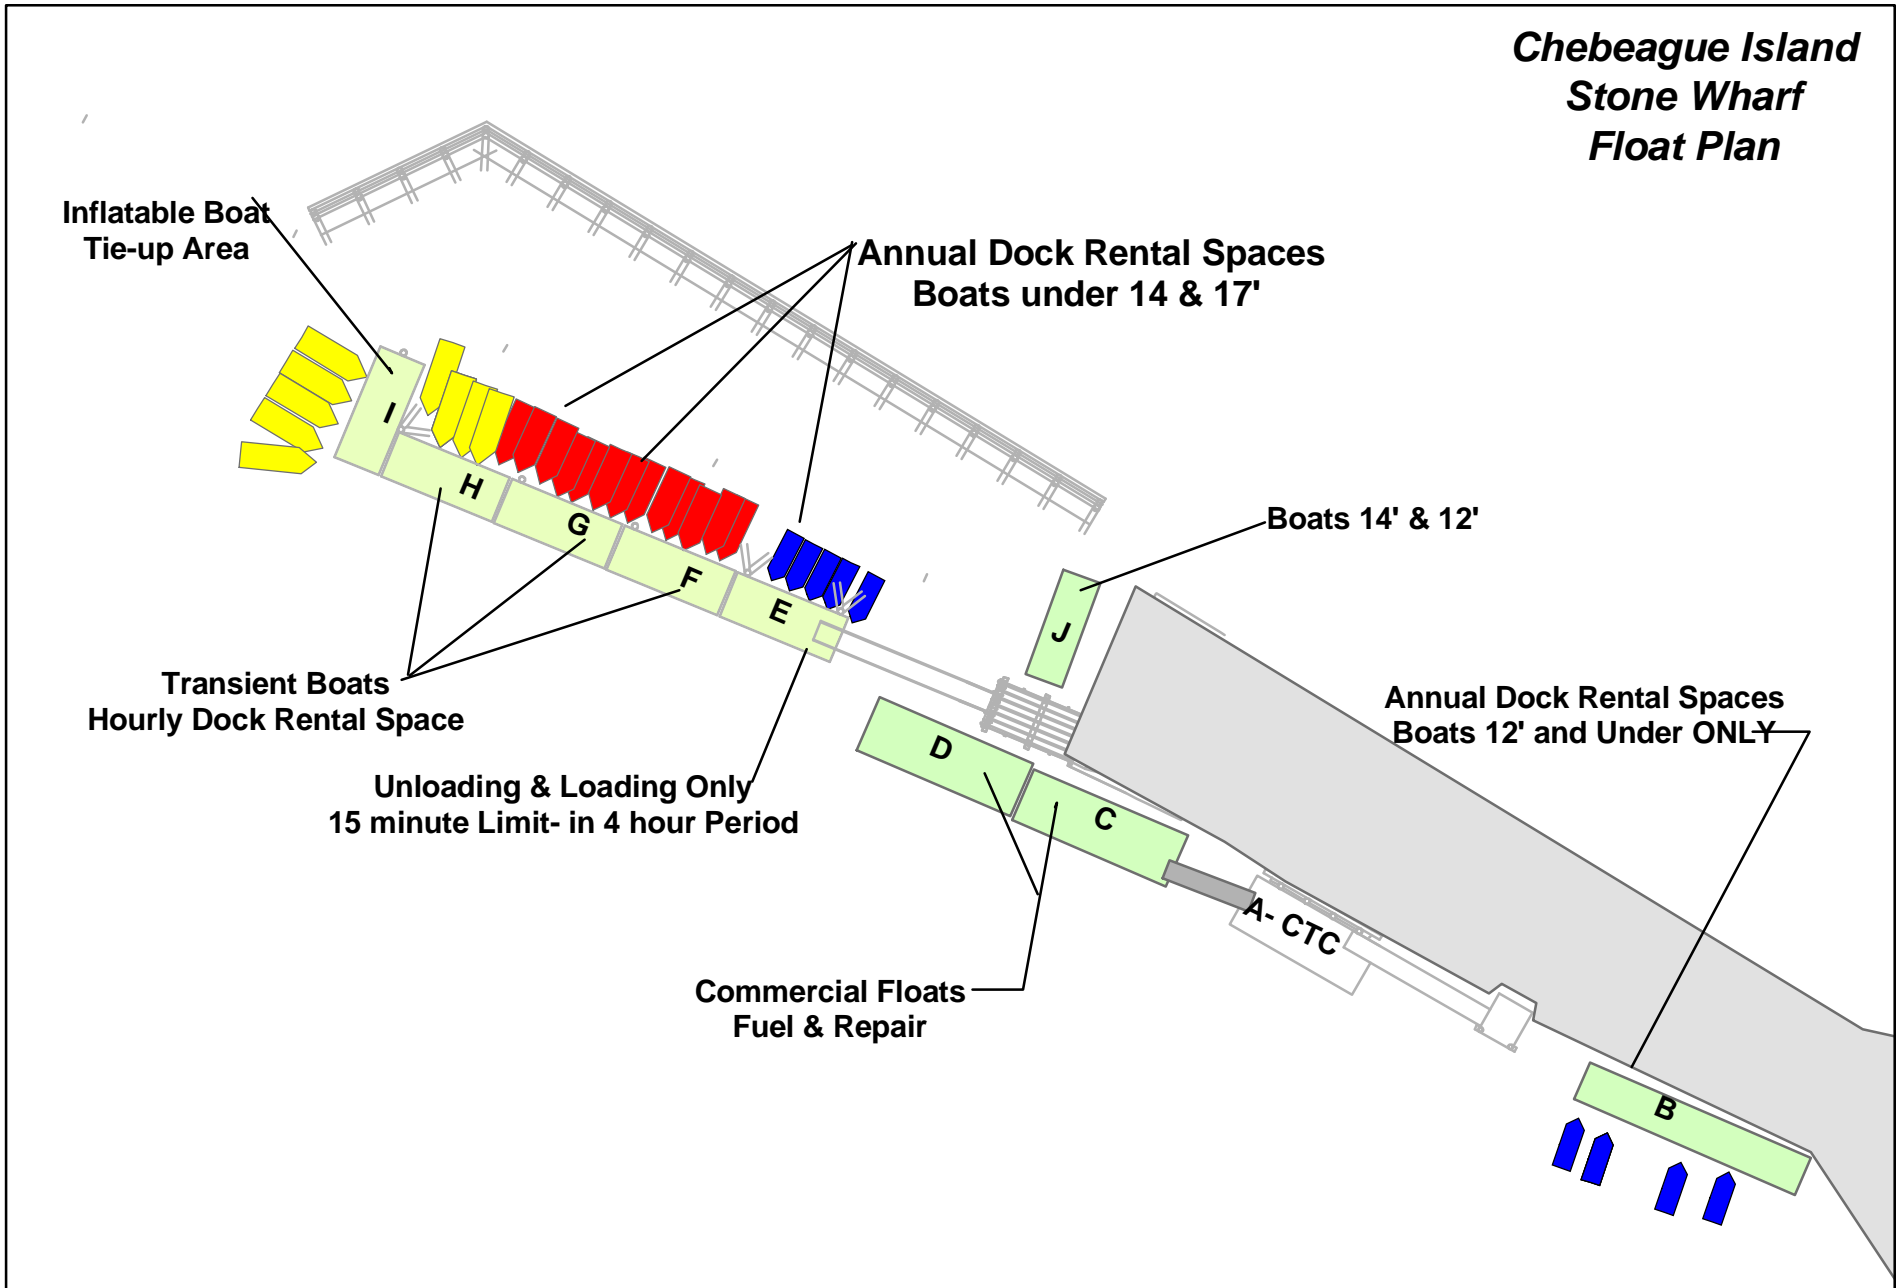

Chebeague Island Stone Wharf Float Plan

Attachment A

June 2004

Updated 11/08/04 by STONEWC